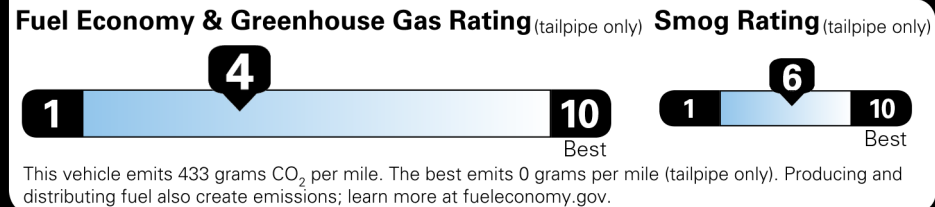

For Full Product Details:
Please Visit Toyota.com/Tacoma
Full Tank of Gas

BASE MANUFACTURER'S SUGGESTED RETAIL PRICE $43,815.00

OPTIONAL EQUIPMENT

- FE 50 State Emissions
- OF TRD Off-Road Premium Package (i-FORCE, 5ft bed) - 9,220.00 includes SofTex(R)-trimmed seats with heated and ventilated power-adjustable front seats, leather-trimmed heated steering wheel, 14-in. Toyota Audio Multimedia display, Multi-Terrain Monitor (MTM), JBL(R) Premium Audio with JBL(R) FLEX portable speaker, moonroof, Qi-compatible wireless charging, dual zone automatic climate control, digital rearview mirror w/ HomeLink(R) universal transceiver, Integrated Trailer Brake Controller (ITBC), power open/close tailgate, 400W/120V AC power inverter, and power horizontal rear window
- 2T. All Weather Floor Liners 199.00
- R6. Predator Step (removable) 720.00
- MF. Mudguards 165.00
- E6. Exhaust Tip - Black Chrome 130.00
- D5. Door Edge Guard 165.00

Not Original - Copy

Created on 2026-06-27 10:22:30 (UTC)

EPA DOT Fuel Economy and Environment

Gasoline Vehicle

Fuel Economy
21 MPG Small Pickups range from 20 to 38 MPG. The best vehicle rates 146 MPGe.
19 23
combined city/hwy city highway
4.8 gallons per 100 miles

You spend $3,250
more in fuel costs over 5 years compared to the average new vehicle.

Annual fuel cost $2,350

Actual results will vary for many reasons, including driving conditions and how you drive and maintain your vehicle. The average new vehicle gets 29 MPG and costs $8,500 to fuel over 5 years. Cost estimates are based on 15,000 miles per year at $3.30 per gallon. MPGe is miles per gasoline gallon equivalent. Vehicle emissions are a significant cause of climate change and smog.

fuel economy.gov
Calculate personalized estimates and compare vehicles

MANUFACTURER'S SUGGESTED RETAIL PRICE[†]	$54,414.00
DELIVERY, PROCESSING AND HANDLING FEE	1,745.00
TOTAL SUGGESTED RETAIL PRICE	$56,159.00

[†]Manufacturer's suggested retail price excludes delivery processing and handling fees, license and title fees, applicable federal, state and local taxes, and dealer and distributor options and accessories.

Delivered by Truck to: 04273
BILL WRIGHT TOYOTA
5100 GASOLINE ALLEY DRIVE
BAKERSFIELD CA93313

TML1E1N1S0F0W0