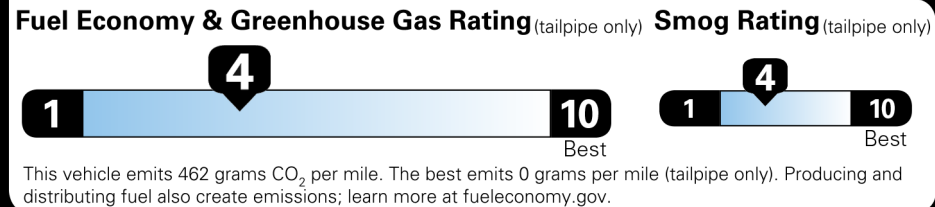

For Full Product Details:
Please Visit Toyota.com/Tundra
Full Tank of Gas

BASE MANUFACTURER'S SUGGESTED RETAIL PRICE $57,860.00

OPTIONAL EQUIPMENT		
FE	50 State Emissions	
EJ	JBL 12-Speaker Premium Audio Including Subwoofer & Amplifier	565.00
LY	Panoramic View Monitor (PVM)	950.00
LZ	Limited Power Package - Includes Qi-Compatible Wireless Smartphone Charging, Bed + Cabin Power Supply (400W/120V AC), and LED Bed Lights	385.00
WS	Heated Leather-Wrapped Steering Wheel	150.00
2T	All Weather Floor Liners	199.00
3J	Black Emblem Overlay	160.00
D5	Stainless Steel Door Edge Guard	165.00
E6	Exhaust Tip - Black Chrome	132.00
R6	Predator Drop Step	757.00
RT	Mini-Tie Down	45.00
T7	Tailgate Insert - Black	89.00

Not Original - Copy

Created on 2025-10-07 10:23:10 (UTC)

EPA DOT Fuel Economy and Environment

Gasoline Vehicle

Fuel Economy
19 MPG
Std Pickups range from 12 to 87 MPG. The best vehicle rates 146 MPGe.
17 22
combined city/hwy city highway
5.3 gallons per 100 miles

You spend $4,500
more in fuel costs over 5 years compared to the average new vehicle.

Annual fuel cost $2,600

Actual results will vary for many reasons, including driving conditions and how you drive and maintain your vehicle. The average new vehicle gets 29 MPG and costs $8,500 to fuel over 5 years. Cost estimates are based on 15,000 miles per year at $3.30 per gallon. MPGe is miles per gasoline gallon equivalent. Vehicle emissions are a significant cause of climate change and smog.

fuel economy.gov
Calculate personalized estimates and compare vehicles

MANUFACTURER'S SUGGESTED RETAIL PRICE[†]	$61,457.00
DELIVERY, PROCESSING AND HANDLING FEE	2,095.00
TOTAL SUGGESTED RETAIL PRICE	$63,552.00

[†]Manufacturer's suggested retail price excludes delivery processing and handling fees, license and title fees, applicable federal, state and local taxes, and dealer and distributor options and accessories.

Delivered by Truck to: 04819
TEMECULA VALLEY TOYOTA
26631 YNEZ ROAD
TEMECULA CA92591

TML1E1N1S0F0W0