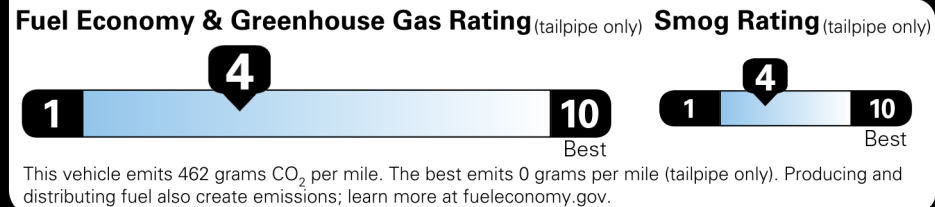

For Full Product Details:
Please Visit Toyota.com/Tundra
Full Tank of Gas

BASE MANUFACTURER'S SUGGESTED RETAIL PRICE $57,860.00

OPTIONAL EQUIPMENT

FE	50 State Emissions	
BK	Nightshade Package - Includes 20-in. black alloy wheels, black overfenders, and black accents	450.00
EJ	JBL 12-Speaker Premium Audio Including Subwoofer & Amplifier	565.00
LY	Panoramic View Monitor (PVM)	950.00
LZ	Limited Power Package - Includes Qi-Compatible Wireless Smartphone Charging, Bed + Cabin Power Supply (400W/120V AC), and LED Bed Lights	385.00
SR	Power tilt/slide panoramic roof with power sunshade	1,350.00
WS	Heated Leather-Wrapped Steering Wheel	150.00
2T	All Weather Floor Liners	199.00
D5	Stainless Steel Door Edge Guard	165.00
LB	Non-Skid Spray-On Bed Liner	599.00
R6	Predator Drop Step	757.00

Not Original - Copy
Created on 2026-03-13 10:23:33 (UTC)

EPA DOT Fuel Economy and Environment

Gasoline Vehicle

Fuel Economy
19 MPG
Std Pickups range from 12 to 87 MPG. The best vehicle rates 146 MPGe.
17 city 22 highway
5.3 gallons per 100 miles

You spend $4,500
more in fuel costs over 5 years compared to the average new vehicle.

Annual fuel cost $2,600

MANUFACTURER'S SUGGESTED RETAIL PRICE[†]	$63,430.00
DELIVERY, PROCESSING AND HANDLING FEE	2,095.00
TOTAL SUGGESTED RETAIL PRICE	$65,525.00

fueleconomy.gov
Calculate personalized estimates and compare vehicles

[†]Manufacturer's suggested retail price excludes delivery processing and handling fees, license and title fees, applicable federal, state and local taxes, and dealer and distributor options and accessories.

Delivered by Truck to: 04277
NORTH BAKERSFIELD TOYOTA
19651 INDUSTRY PARKWAY DR
BAKERSFIELD CA93308

TML1E1N2S0F0W0