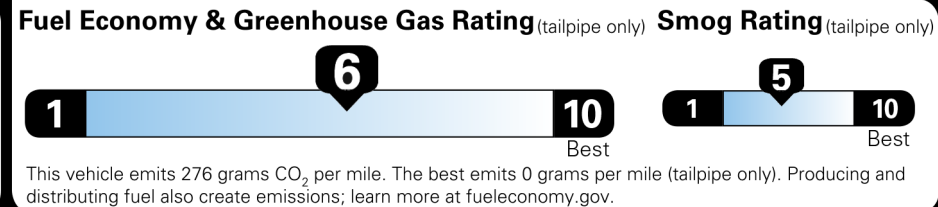

www.safercar.gov or 1-888-327-4236

Not Original - Copy

Created on 2026-05-26 19:22:34 (UTC)

EPA DOT Fuel Economy and Environment

Gasoline Vehicle

Fuel Economy
32 MPG Small SUVs range from 14 to 125 MPG. The best vehicle rates 146 MPGe.
 31 33
combined city/hwy city highway
3.1 gallons per 100 miles

You save \$750
in fuel costs over 5 years
 compared to the average new vehicle.

Annual fuel cost
\$1,550

fuel economy.gov
 Calculate personalized estimates and compare vehicles

MANUFACTURER'S SUGGESTED RETAIL PRICE[†]	\$29,488.00
DELIVERY, PROCESSING AND HANDLING FEE	1,595.00
TOTAL SUGGESTED RETAIL PRICE	\$31,083.00